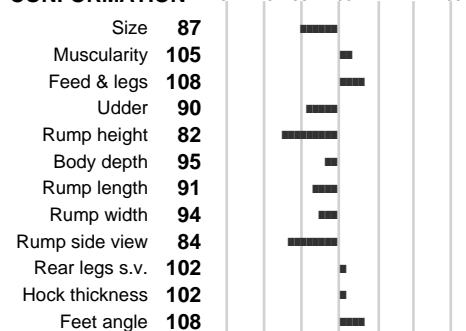

%Consanguinity: **0.8**

Inbr. gen.: **107**

%Sim.: **87**

%Montb.: **0**

%Rh: **13**

Breeder:

A.I. center: **IMPORTAZIONE**

YELD

State: **PR** Reliability: **96**
Daughters: **27599** Breedings: **759**
IDAS: **-545** Rank: **0** Milk Kg: **-498**
Fat %: **-0.07** Kg: **-25**
Proteins %: **-0.01** Kg: **-18**

FUNCTIONALITY

	Reliability	Index
Milking speed:	97	110
Somatic cells:	99	75
Fertility:		109
Longevity:		95
Calving ease:		118
Persistence:	98	81

PERFORMANCE TEST

	Phenotype	Index
Beef:		86
Size:		118
Muscularity:		64
Feet & legs:		89
Daily gain:		126
RFI:	96	
Weight 12 mon.:	81	

REXON (A)

CONFORMATION

GENETICS

K-Casein: **AA**
Beta-Casein: Not available
Arachnomelia: Not available
BMS: Not available
DW: Not available
FSH2: Not available
TP: Not available
ZDL: Not available
BH2: Not available
FH4: Not available
FH5: Not available