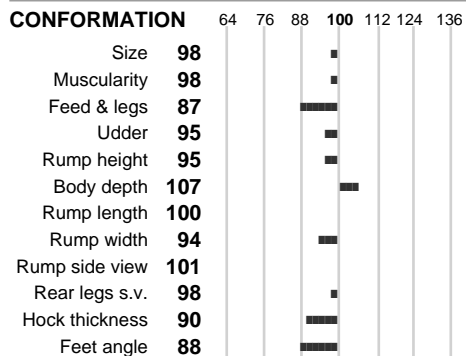

%Consanguinity: **0.3**

Inbr. gen.: **84**

%Sim.: **94**

%Montb.: **0**

%Rh: **6**

Breeder:

A.I. center: **IMPORTAZIONE**

YELD

State: **PR** Reliability: **97**
Daughters: **38364** Breedings: **724**
IDAS: **-403** Rank: **1** Milk Kg: **155**
Fat %: **0.06** Kg: **11**
Proteins %: **-0.06** Kg: **1**

FUNCTIONALITY

	Reliability	Index
Milking speed:	97	90
Somatic cells:	99	86
Fertility:		91
Longevity:		90
Calving ease:		109
Persistence:	98	96

PERFORMANCE TEST

	Phenotype	Index
Beef:		90
Size:		109
Muscularity:		111
Feet & legs:		89
Daily gain:		78
RFI:	102	
Weight 12 mon.:	87	

RANDY

CONFORMATION

GENETICS

K-Casein: Not available
Beta-Casein: Not available
Arachnomelia: Not available
BMS: Not available
DW: Not available
FSH2: Not available
TP: Not available
ZDL: Not available
BH2: Not available
FH4: Not available
FH5: Not available