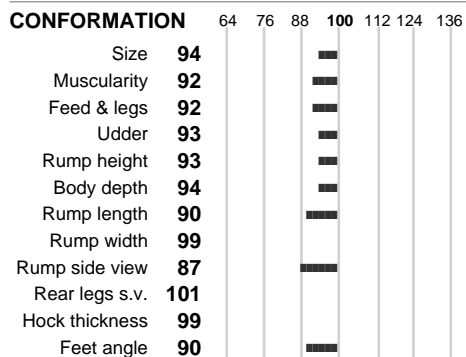

CONFORMATION

GENETICS

K-Casein: Not available
Beta-Casein: Not available
Arachnomelia: **Free**
BMS: **Free**
DW: **Free**
FSH2: **Free**
TP: **Free**
ZDL: **Free**
BH2: **Free**
FH4: **Free**
FH5: **Free**

GENEALOGIA

1^ GENERATION

SIRE:
DE000000001339
BOSS - 1993
Birth date: 09-09-1993

DAM:
DE000912274125
DE000912274125
Birth date: 02-09-1995

2^ GENERATION

DE000000033685
BAMBI
Birth date: 19-03-1987

DE000011393403
ORNELLA
Birth date: 09-04-1991

DE000000049704
RALBO
Birth date: 10-04-1988

DE000911987953
Birth date: 13-04-1991

3^ GENERATION

DE000000020349 BALBACH
Birth date: 12-12-1980
DE000006718708 DONNA
Birth date: 01-01-2000

DE000000033425 STRASS
Birth date: 17-06-1984

DE000011237087 OSSA
Birth date: 01-01-1985

DE000000006814 RADI
Birth date: 08-12-1980

DE000924976220 WISKY
Birth date: 01-01-1970

DE000000029751 ROXAN
Birth date: 06-12-1988

4^ GENERATION

DE00000001969 BALBO Birth date: 11-07-1974
DE00000029806 GABI Birth date: 01-01-2000

DE00000001974 BIMBO Birth date: 16-02-1975
DE00000641246 DESI Birth date: 01-01-2000

DE00000002008 STREIF Birth date: 14-01-1978
DE00092840364 HIRSCHI Birth date: 01-01-1977

DE00000970694 HORROR Birth date: 10-12-1979
DE00000340819 OSSI Birth date: 01-01-1980

CH00001673162 REDAD Birth date: 06-07-1973
DE00092578172 MINKA Birth date: 01-01-1970

DE00000001969 BALBO Birth date: 11-07-1974
DE00092479742 WUTZEL Birth date: 01-01-1980

DE00000000684 ROM Birth date: 05-10-1981
DE000002473696 FLORA Birth date: 01-01-1985