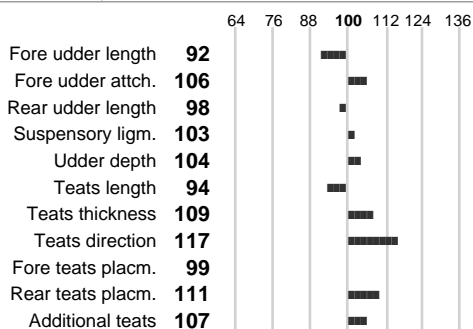

CONFORMATION

GENETICS

K-Casein: Not available
Beta-Casein: Not available
Arachnomelia: **Free**
BMS: **Free**
DW: **Free**
FSH2: **Free**
TP: **Carrier**
ZDL: **Free**
BH2: **Free**
FH4: **Free**
FH5: **Free**

GENEALOGIA

1^ GENERATION	2^ GENERATION	3^ GENERATION	4^ GENERATION
SIRE: DE000000068122 RANDY Birth date: 17-07-1994	DE000000049704 RALBO Birth date: 10-04-1988	DE000000006814 RADI Birth date: 08-12-1980	CH00001673162 REDAD Birth date: 06-07-1973
	DE000924976220 WISKY Birth date: 01-01-1970	DE00092578172 MINKA Birth date: 01-01-1970	DE00000001969 BALBO Birth date: 11-07-1974
	DE000918309423 ALMA Birth date: 13-05-1988	DE00092479742 WUTZEL Birth date: 01-01-1980	DE000000023245 MODIST Birth date: 04-02-1986
	AT000040568233 MALF Birth date: 11-09-1988	DE000000022926 Birth date: 01-01-1970	CH00007427048 JOYEUX Birth date: 29-04-1977
DAM: DE000915495239 URSEL Birth date: 22-06-1997	DE000000058830 STEG Birth date: 07-01-1985	AT000842871443 MORELLO - 1995 Birth date: 13-10-1977	DE00002409492 Birth date: 01-01-2000
	DE000918094938 UTINA Birth date: 10-10-1994	AT000009699633 GRANADA Birth date: 23-06-1986	AT000123994348 MARIO Birth date: 01-04-1971
		DE000000058830 STEG Birth date: 07-01-1985	AT000623040343 HOFDAME Birth date: 09-12-1970
		DE000000058830 STEG Birth date: 07-01-1985	AT000009699633 GRANADA Birth date: 23-06-1986
		DE000000058830 STEG Birth date: 07-01-1985	DE00000001457 HALF Birth date: 28-10-1978
		DE000000058830 STEG Birth date: 07-01-1985	AT000574438632 GRATZIE Birth date: 25-02-1984
		DE000000058830 STEG Birth date: 07-01-1985	DE00000209006 STROMER Birth date: 04-12-1977
		DE000000058830 STEG Birth date: 07-01-1985	DE00000030802 EVI Birth date: 01-01-2000