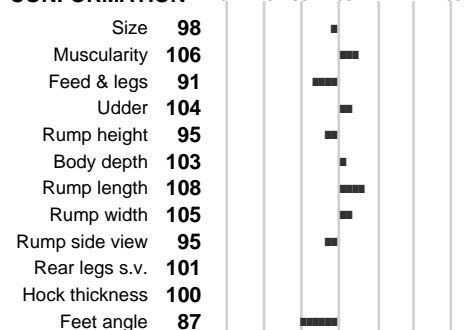

CONFORMATION

GENETICS

K-Casein: Not available
Beta-Casein: Not available
Arachnomelia: **Free**
BMS: **Free**
DW: **Free**
FSH2: **Free**
TP: **Carrier**
ZDL: **Free**
BH2: **Free**
FH4: **Free**
FH5: **Free**

GENEALOGIA

1^ GENERATION	2^ GENERATION	3^ GENERATION	4^ GENERATION
SIRE: DE000000068122 RANDY Birth date: 17-07-1994	DE000000049704 RALBO Birth date: 10-04-1988	DE000000006814 RADI Birth date: 08-12-1980	CH00001673162 REDAD Birth date: 06-07-1973
	DE000924976220 WISKY Birth date: 01-01-1970	DE00092578172 MINKA Birth date: 01-01-1970	DE00000001969 BALBO Birth date: 11-07-1974
	DE000918309423 ALMA Birth date: 13-05-1988	DE00092479742 WUTZEL Birth date: 01-01-1980	DE000000023245 MODIST Birth date: 04-02-1986
	AT000040568233 MALF Birth date: 11-09-1988	DE000000022926 Birth date: 01-01-1970	CH00007427048 JOYEUX Birth date: 29-04-1977
DAM: DE000915495239 URSEL Birth date: 22-06-1997	DE000000058830 STEG Birth date: 07-01-1985	AT000842871443 MORELLO - 1995 Birth date: 13-10-1977	DE00002409492 Birth date: 01-01-2000
	DE000918094938 UTINA Birth date: 10-10-1994	AT000009699633 GRANADA Birth date: 23-06-1986	AT000123994348 MARIO Birth date: 01-04-1971
		DE000000058830 STEG Birth date: 07-01-1985	AT000623040343 HOFDAME Birth date: 09-12-1970
		DE000000058830 STEG Birth date: 07-01-1985	AT000009699633 GRANADA Birth date: 23-06-1986
		DE000000058830 STEG Birth date: 07-01-1985	DE00000001457 HALF Birth date: 28-10-1978
		DE000000058830 STEG Birth date: 07-01-1985	AT000574438632 GRATZIE Birth date: 25-02-1984
		DE000000058830 STEG Birth date: 07-01-1985	DE00000209006 STROMER Birth date: 04-12-1977
		DE000000058830 STEG Birth date: 07-01-1985	DE00000030802 EVI Birth date: 01-01-2000