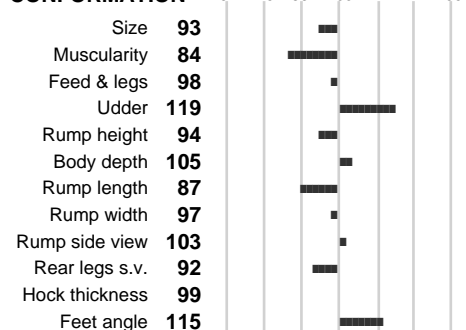

%Consanguinity: **6.9**

Inbr. gen.: **0**

%Sim.: **0**

%Montb.: **100**

%Rh: **0**

Breeder:

A.I. center: **GPLUS srl**

YELD

State: **GE** Reliability: **81**
Daughters: **0** Breedings: **0**
IDAS: **-76** Rank: **38** Milk Kg: **312**
Fat %: **0.10** Kg: **22**
Proteins %: **0.01** Kg: **12**

FUNCTIONALITY

Index Reliability
Milking speed: **112** **92**
Somatic cells: **93** **81**
Fertility: **89**
Longevity: **90**
Calving ease: **98**
Persistence: **null** **null**
Ketosis resistance:
Health: - Feet Health: **null -**

PERF. TEST

Index Phenotype
Beef PT: **77**
Muscularity PT: **64**
Daily gain PT: **88**
RFI PT: **95** **95**
Weight 12 mon. PT: **89** **89**
Calves quality:
Beef line:
Carcass daily gain:

OXIBIS JB

CONFORMATION